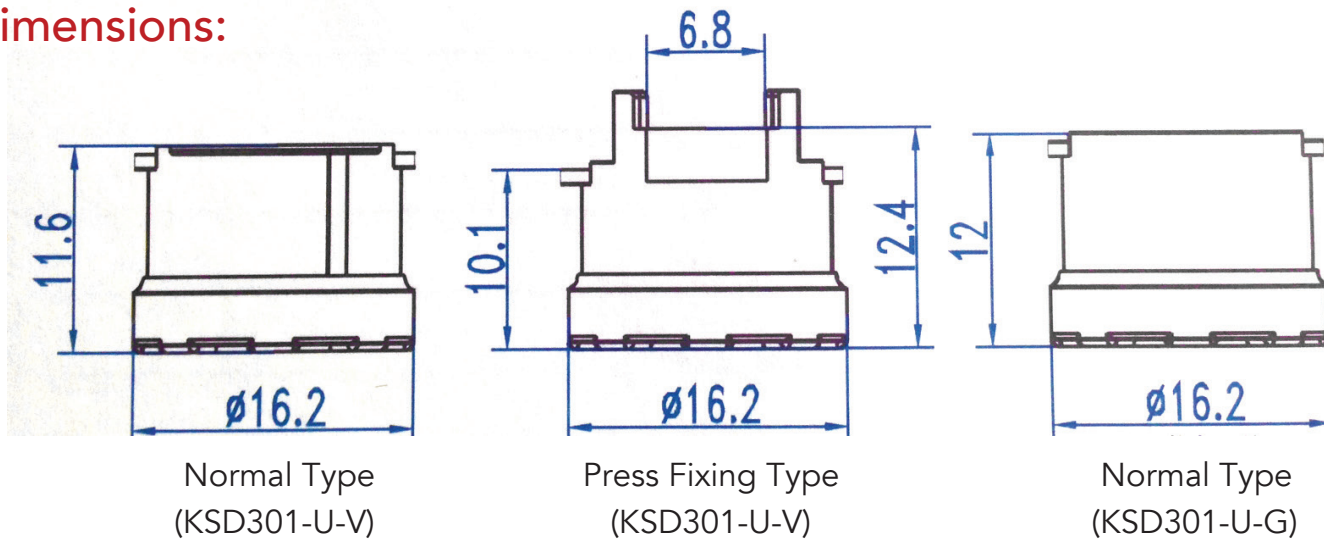

Dimensions:

Phone: 330-966-3796
Fax: 330-408-7085
sales@calcoelectric.com
2381 Locust St. S., Unit #6
Canal Fulton OH, 44614
www.calcoelectric.com